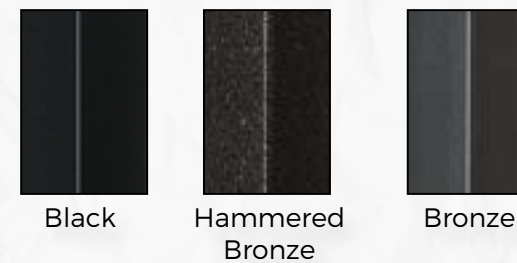

8. Aluminum Bow
9. Aluminum Baroque
10. Clear Glass

PORCH POSTS & COLUMNS

- 1. Plain
- 2. Victorian
- 3. Recessed Panel
- 4. 6" Straight Column
- 5. 8" or 10" Tapered Column
- 6. Savannah Column

NEWEL POSTS

VINYL COLORS

ALUMINUM BALUSTER COLORS

*Classic Rail and T-Rail Only. ** Classic Rail Only.

All color swatches shown may vary from actual product.

INSPIRATION GALLERY

Custom Bend T-Rail with Cape Cod Balusters and Lighted Post Caps