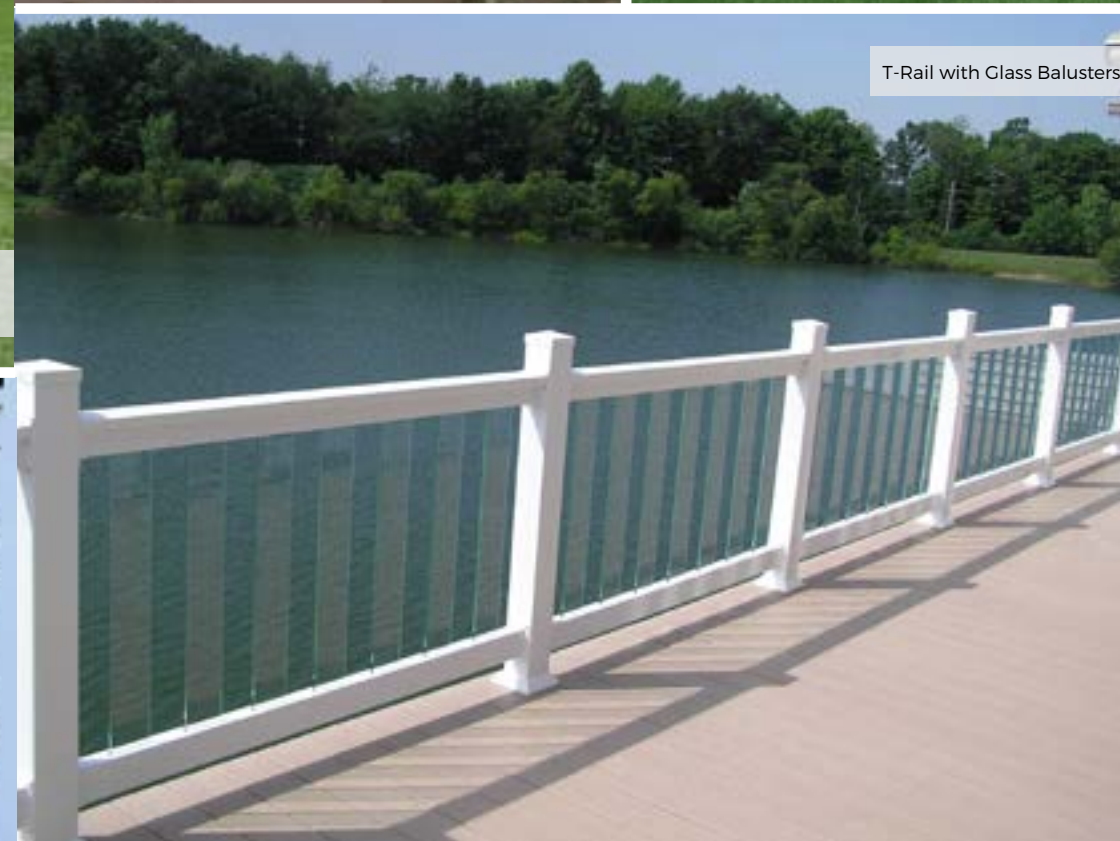

T-Rail with Baroque Balusters

INSPIRATION GALLERY

T-Rail with Aluminum Balusters, New England Caps. Shown with a Custom Duralux Pergola

T-Rail with Aluminum Balusters New England Caps

T-Rail with Colonial Balusters Shown with Galley Rail and Ginger Bread Scroll