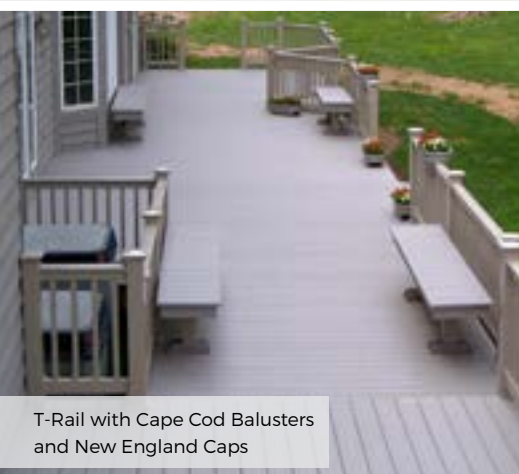

INSPIRATION GALLERY

T-Rail with Cape Cod Balusters, New England Caps, Shown with Standard Railing Gate and Hardware

Classic Rail with Cape Cod Balusters Shown with a Deck Board Top

Classic Rail With Bow Balusters

T-Rail with Baroque Balusters

INSPIRATION GALLERY

T-Rail with Aluminum Balusters, New England Caps. Shown with a Custom Duralux Pergola

T-Rail with Aluminum Balusters New England Caps

T-Rail with Colonial Balusters Shown with Galley Rail and Ginger Bread Scroll

T-Rail with Glass Balusters

Earl Gray T-Rail with Cape Cod Balusters and Porch Posts

T-Rail with Colonial Balusters

T-Rail with Aluminum Balusters Lighted Post Caps

INSPIRATION GALLERY

Vinyl Posts with Cable Railing