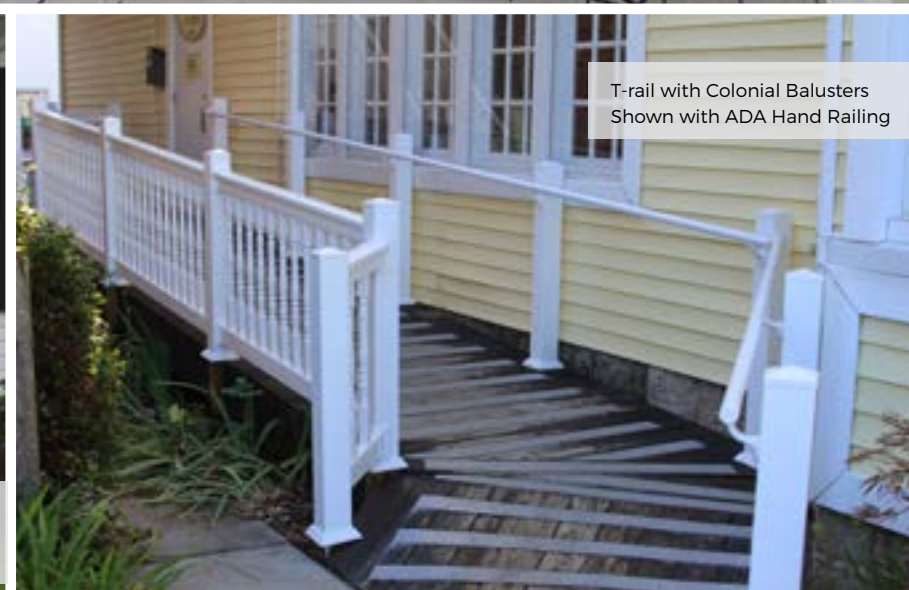

INSPIRATION GALLERY

T-Rail with Cape Cod Balusters, New England Caps, Shown with Standard Railing Gate and Hardware

Classic Rail with Cape Cod Balusters Shown with a Deck Board Top

Classic Rail With Bow Balusters

Majestic Top and Bottom Rail with Commercial Colonial Balusters Shown with Tapered Round Columns

T-rail with Colonial Balusters Shown with ADA Hand Railing

T-Rail with Glass Balusters Haven Designer Caps