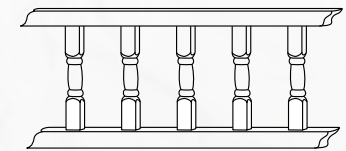

Mounting

1. Concrete Mounting Bracket 4"x4" 24" comes with fastener for wood or concrete
2. Concrete Mounting Bracket 5"x5" 36", 5"x5" 48" comes with fastener for wood or concrete
3. Blu-Mount Post Mount 4", 5" x 36"
4. Wood Mount Hardware
5. Concrete Mount Hardware
6. Poly Mounting Block 4"x4", 5"x5", 6"x6"

Column Trim

Gate Hardware

Decorative Scrolls

Galley Rail

Available with Cape Cod, Colonial or Aluminum Balusters. See page 3 for options.

ADA Rail

We've got the inside on the outdoors!

Enhance the beauty of your house or deck with railing.