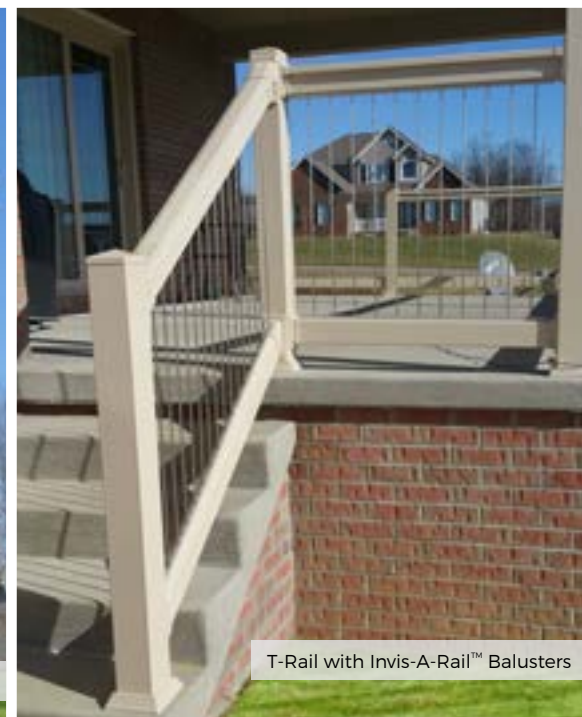

T-Rail with Invis-A-Rail™ Balusters

T-Rail with Cape Cod Balusters
Shown with Accent Post Lights

T-Rail with Invis-A-Rail™ Balusters