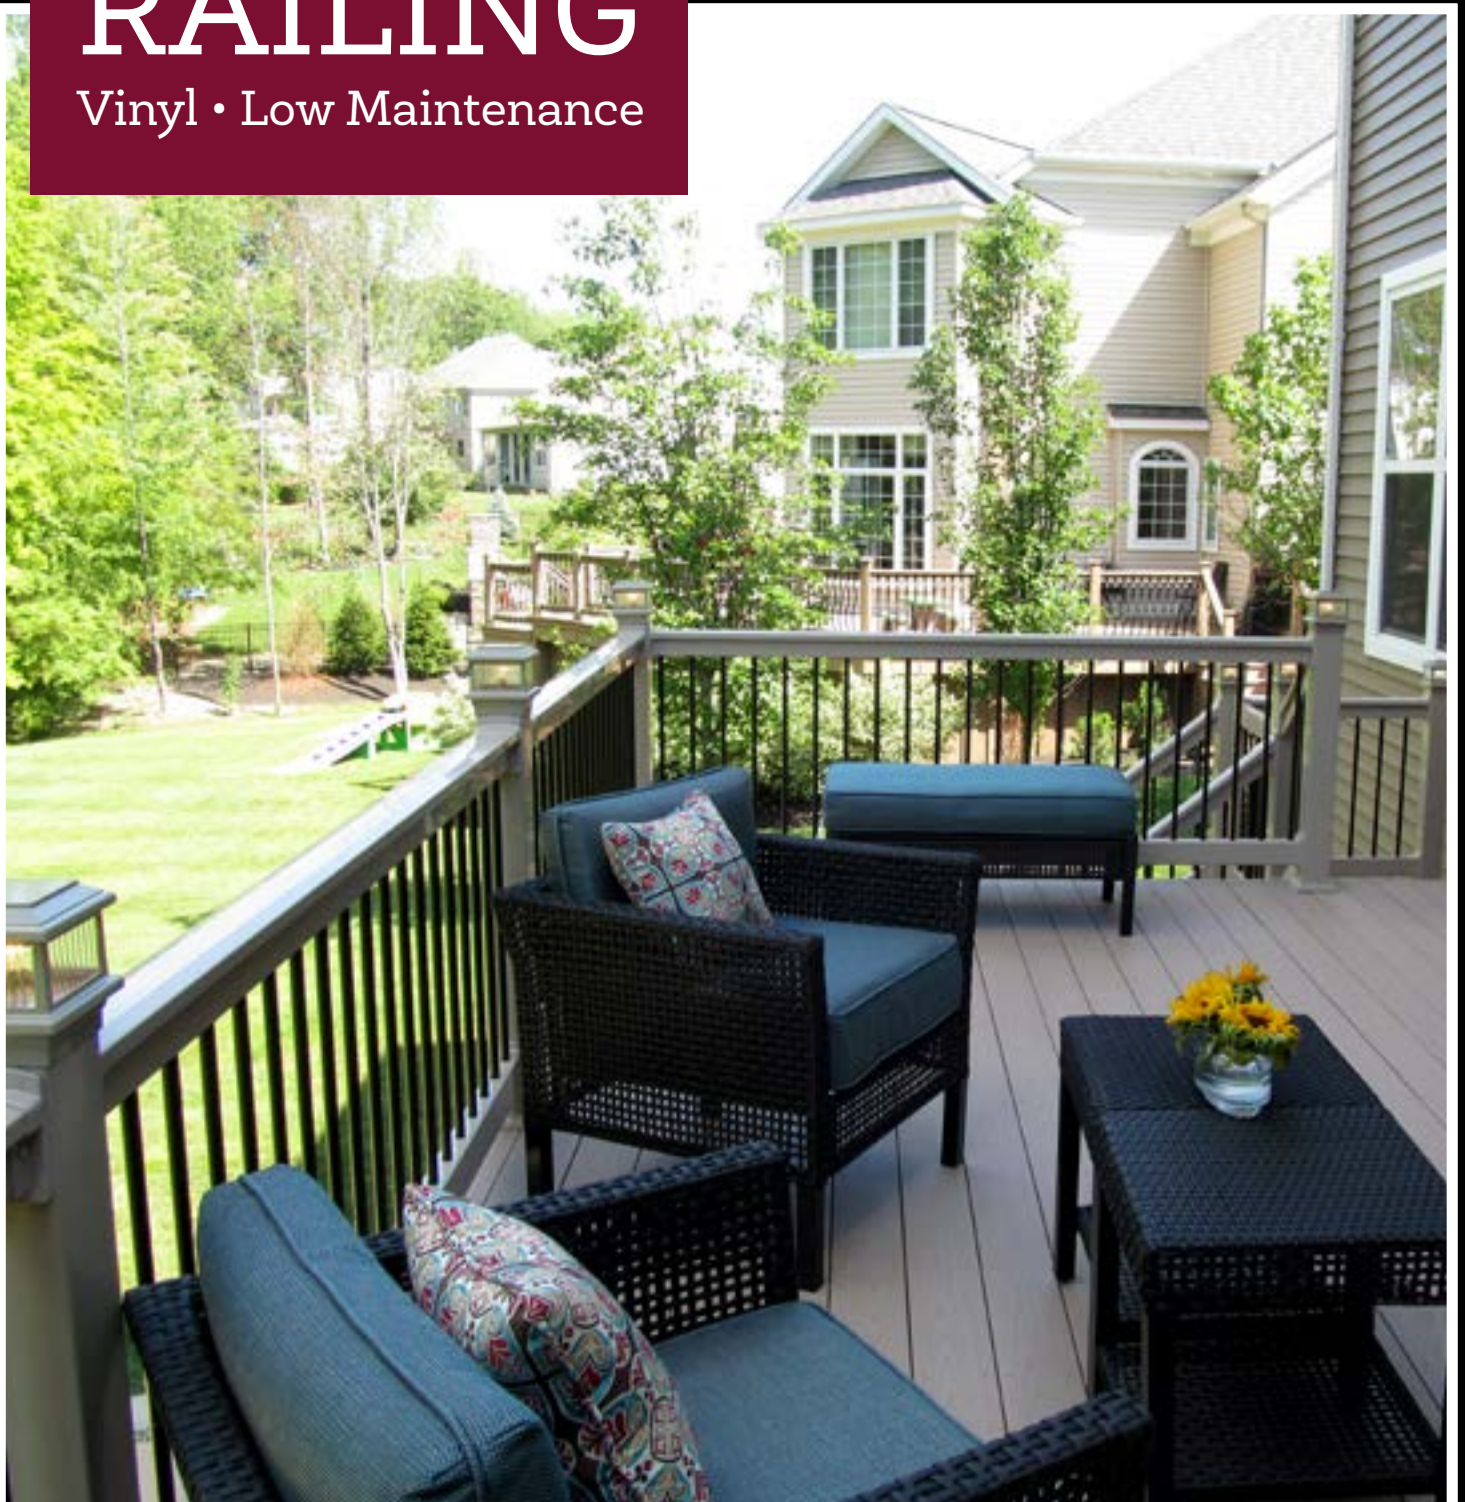

DURALUX
RAILING

Vinyl • Low Maintenance

Innovative outdoor
solutions for your home.

DURALUX

BEAUTY AND SECURITY.

Railing for either your deck or porch can provide an extra measure of safety for you and your family, as well as enhancing your property!

Choosing the correct railing style to match your house or deck can be that last finishing touch that ties everything together.

With the Duralux Vinyl Railing System you have three options on top rails, and over ten baluster options. From classic traditional to modern and trendy.

The Duralux Vinyl Rail System is made with high quality vinyl materials that only needs minimum maintenance, and all Duralux products are backed with a lifetime warranty!

CHOOSE YOUR TOP RAIL

Sections sold in 1' increments • Reinforced with aluminum!