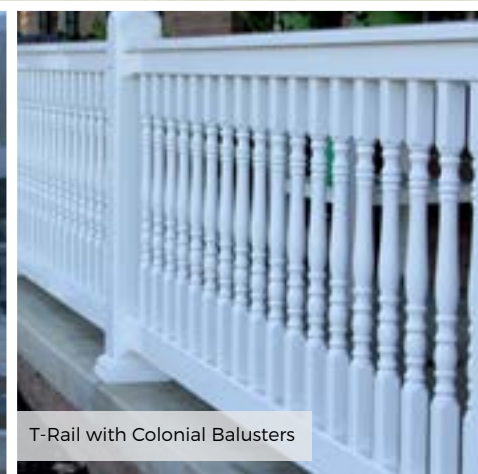

INSPIRATION GALLERY

T-Rail with Cape Cod Balusters, New England Caps, Shown with Standard Railing Gate and Hardware

Classic Rail with Cape Cod Balusters Shown with a Deck Board Top

Classic Rail With Bow Balusters

Majestic Top and Bottom Rail with Commercial Colonial Balusters Shown with Tapered Round Columns

T-rail with Colonial Balusters Shown with ADA Hand Railing

T-Rail with Glass Balusters Haven Designer Caps

T-Rail with Baroque Balusters

INSPIRATION GALLERY

T-Rail with Aluminum Balusters, New England Caps. Shown with a Custom Duralux Pergola

T-Rail with Aluminum Balusters New England Caps

T-Rail with Colonial Balusters Shown with Galley Rail and Ginger Bread Scroll

T-Rail with Glass Balusters

Earl Gray T-Rail with Cape Cod Balusters and Porch Posts

T-Rail with Colonial Balusters

T-Rail with Aluminum Balusters Lighted Post Caps

INSPIRATION GALLERY

Vinyl Posts with Cable Railing